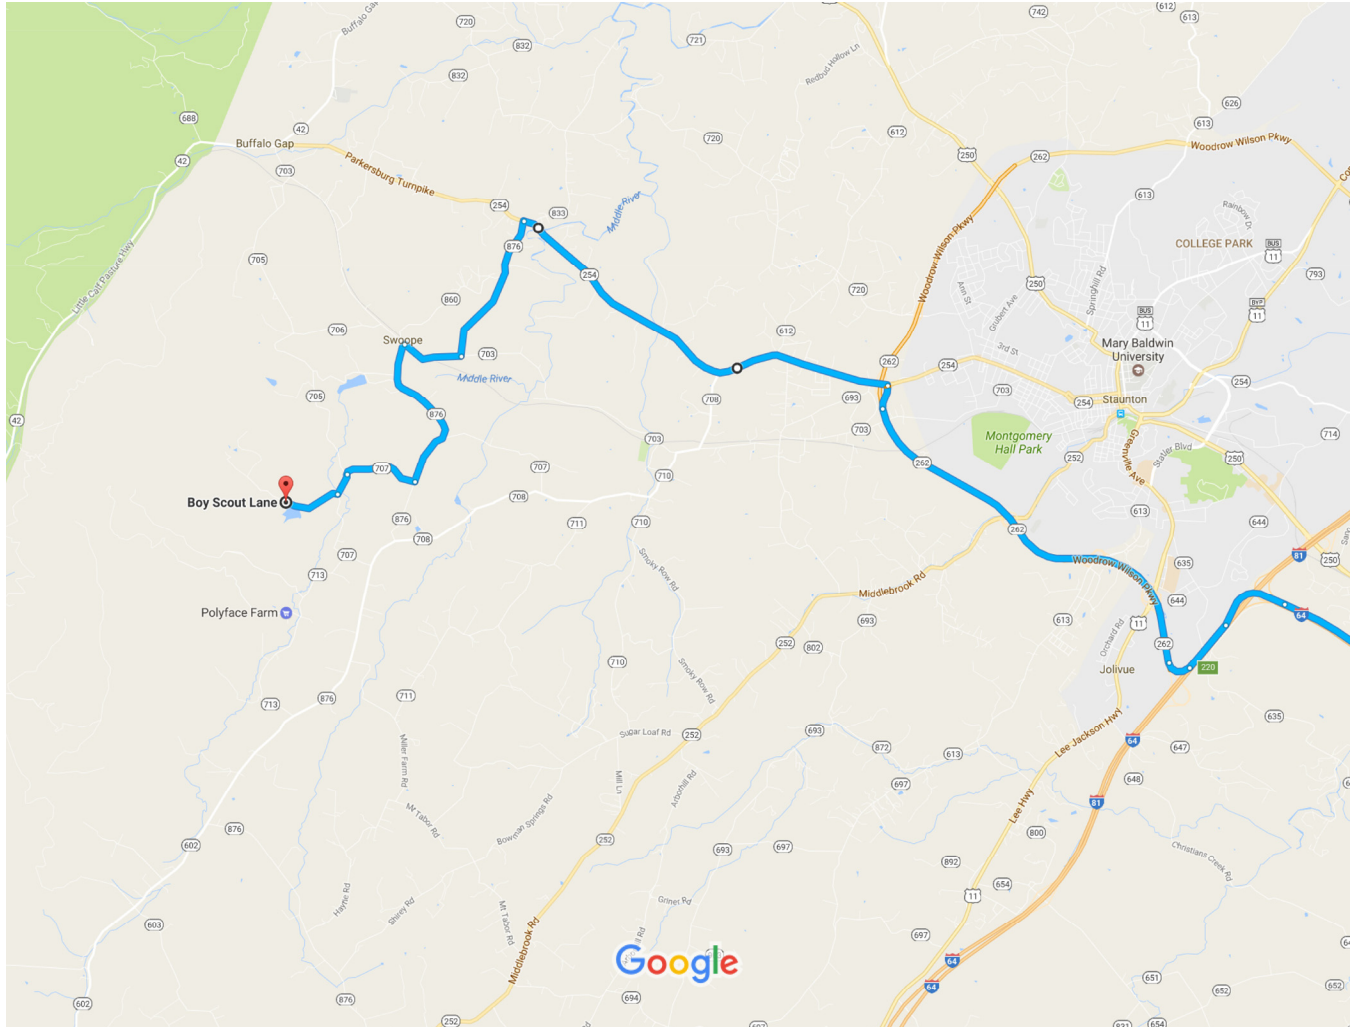

799 Faulconer Drive, Charlottesville, VA to Boy Scout Ln, Swoope, VA 24479 Drive 49.3 miles, 55 min

Directions from STAB to Camp Shenandoah

Map data ©2017 Google 1 mi

#### Get on US-29 S in Samuel Miller from Faulconer Dr and State Rte 846

- ↑ 1. Head southwest on Faulconer Dr 3 min (0.9 mi)

---

- ↻ 2. Turn right to stay on Faulconer Dr 0.1 mi

---

- ↶ 3. Turn left at the 1st cross street to stay on Faulconer Dr 43 ft

---

- ↶ 0.3 mi

-  4. Turn right at the 1st cross street onto State Rte 846  

---

0.2 mi
-  5. Turn left at the 2nd cross street onto US-250 E  

---

0.1 mi
-  6. Turn right to merge onto US-29 S toward Interstate 64/Richmond/Lynchburg  

-  14. Turn left onto VA-254 W  

---

4.3 mi
-  15. Turn left onto State Rte 876  

---

1.6 mi
-  16. Turn right onto State Rte 703  

---

0.6 mi
-  17. Turn left onto State Rte 876  

---